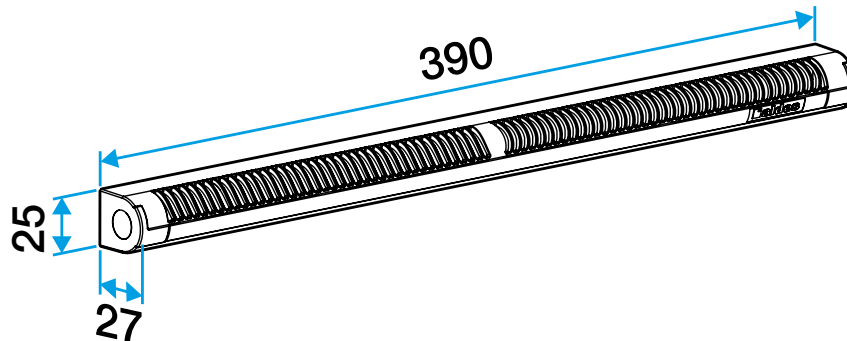

Reference arguments

Application:

- Double slot: 2 x (172 x 12) mm or single slot (250 x 15) mm or (250 x 12) mm.
- Installed on joinery.

Description:

- Single product reference for 3 airflow settings.
- Vanes provide anti-insect protection.
- No visible screw attachment.

11011518 EMMA 22/30/45 m³/h - Ivory

Main characteristics

- self-balanced air inlet,
- for installation on joinery,
- exists in different colours.

Accessories

Désignations	References
Louvre cover - White	11011237
Standard cover - Light Oak	11011274
Woodwork cover - Anthracite	11011424
Woodwork cover - Ivory	11011699
Woodwork cover - Aluminium	11011753
Woodwork cover - Black	11011813
Woodwork cover - Brown	11011814
Woodwork cover - Oak	11011815
Woodwork cover - White	11011988
Acoustic cover for EHL, EA and EHB2 - White	11011972
Acoustic cover for EHL, EA and EHB2 - Aluminium	11011755
Acoustic cover for EHL, EA and EHB2 - Light Oak	11011271
Acoustic cover for EHL, EA and EHB2 - Brown	11011260
Acoustic cover for EHL, EA and EHB2 - Oak	11011261
Acoustic cover for EHL, EA and EHB2 - Black	11011262
Acoustic cover for EHL, EA and EHB2 - Ivory	11011263
Acoustic cover for EHL, EA and EHB2 - Anthracite	11011425
Anti-insect acoustic cover for EHL, EA and EHB2 - White	11011426
APP rain hood cover woodwork - White	11011901
Long adapter flange - White	11011413
Long adapter flange - Oak	11011414
Long adapter flange - Brown	11011415
Long adapter flange - Aluminium	11011417
Long adapter flange - Light Oak	11011418
Long adapter flange - Ivory	11011419
Long adapter flange - Black	11011416

General data

References	Colour
11011518	Ivory

Dimensional data

References	H (mm)	w (mm)	L (mm)	Slot (mm)
11011518	25	27	390	2 x (172 x 12);(250 x 15);(250 x 12)

Entraxe : 370 mm

Airflow data

References	Airflow (m ³ /h)
11011518	22/30/45