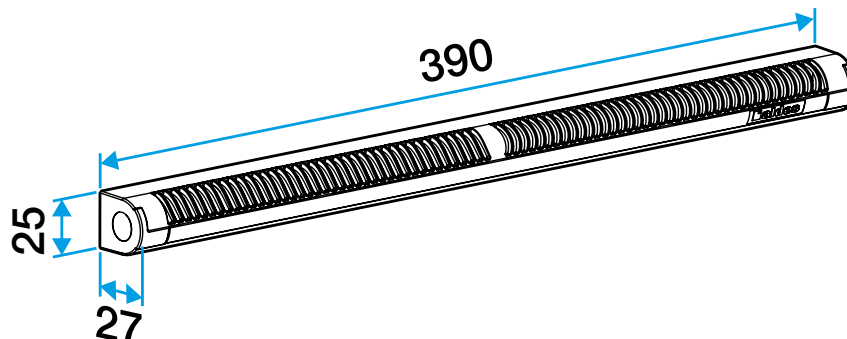

Reference arguments

Application:

- Double slot: 2 x (172 x 12) mm or single slot (250 x 15) mm or (250 x 12) mm.
- Installed on joinery.

Description:

- Single product reference for 3 airflow settings.
- Vanes provide anti-insect protection.
- No visible screw attachment.

11011520 EMMA 22/30/45 m³/h - Light Oak

Main characteristics

- self-balanced air inlet,
- for installation on joinery,
- exists in different colours.

Accessories

Désignations	References
Louvre cover - White	11011237
Standard cover - Light Oak	11011274
Woodwork cover - Anthracite	11011424
Woodwork cover - Ivory	11011699
Woodwork cover - Aluminium	11011753
Woodwork cover - Black	11011813
Woodwork cover - Brown	11011814
Woodwork cover - Oak	11011815
Woodwork cover - White	11011988
Acoustic cover for EHL, EA and EHB2 - White	11011972
Acoustic cover for EHL, EA and EHB2 - Aluminium	11011755
Acoustic cover for EHL, EA and EHB2 - Light Oak	11011271
Acoustic cover for EHL, EA and EHB2 - Brown	11011260
Acoustic cover for EHL, EA and EHB2 - Oak	11011261
Acoustic cover for EHL, EA and EHB2 - Black	11011262
Acoustic cover for EHL, EA and EHB2 - Ivory	11011263
Acoustic cover for EHL, EA and EHB2 - Anthracite	11011425
Anti-insect acoustic cover for EHL, EA and EHB2 - White	11011426
APP rain hood cover woodwork - White	11011901
Long adapter flange - White	11011413
Long adapter flange - Oak	11011414
Long adapter flange - Brown	11011415
Long adapter flange - Aluminium	11011417
Long adapter flange - Light Oak	11011418
Long adapter flange - Ivory	11011419
Long adapter flange - Black	11011416

General data

References	Colour
11011520	Light oak

Dimensional data

References	H (mm)	w (mm)	L (mm)	Slot (mm)
11011520	25	27	390	2 x (172 x 12);(250 x 15);(250 x 12)

Entraxe : 370 mm

Airflow data

References	Airflow (m ³ /h)
11011520	22/30/45