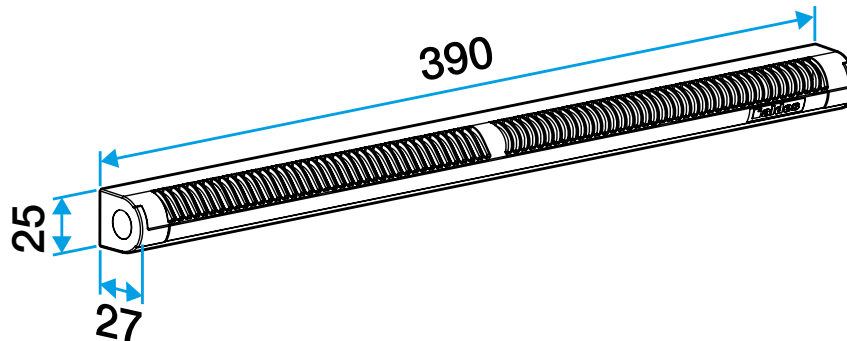

Reference arguments

Application:

- Double slot: 2 x (172 x 12) mm or single slot (250 x 15) mm or (250 x 12) mm.
- Installed on joinery.

Description:

- Single product reference for 3 airflow settings.
- Vanes provide anti-insect protection.
- No visible screw attachment.

11011514 EMMA 22/30/45 m3/h - Oak

Main characteristics

- self-balanced air inlet,
- for installation on joinery,
- exists in different colours.

Accessories

Désignations	References
Louvre cover - White	11011237
Standard cover - Light Oak	11011274
Woodwork cover - Anthracite	11011424
Woodwork cover - Ivory	11011699
Woodwork cover - Aluminium	11011753
Woodwork cover - Black	11011813
Woodwork cover - Brown	11011814
Woodwork cover - Oak	11011815
Woodwork cover - White	11011988
Acoustic cover for EHL, EA and EHB2 - White	11011972
Acoustic cover for EHL, EA and EHB2 - Aluminium	11011755
Acoustic cover for EHL, EA and EHB2 - Light Oak	11011271
Acoustic cover for EHL, EA and EHB2 - Brown	11011260
Acoustic cover for EHL, EA and EHB2 - Oak	11011261
Acoustic cover for EHL, EA and EHB2 - Black	11011262
Acoustic cover for EHL, EA and EHB2 - Ivory	11011263
Acoustic cover for EHL, EA and EHB2 - Anthracite	11011425
Anti-insect acoustic cover for EHL, EA and EHB2 - White	11011426
APP rain hood cover woodwork - White	11011901
Long adapter flange - White	11011413
Long adapter flange - Oak	11011414
Long adapter flange - Brown	11011415
Long adapter flange - Aluminium	11011417
Long adapter flange - Light Oak	11011418
Long adapter flange - Ivory	11011419
Long adapter flange - Black	11011416

General data

References	Colour
11011514	Oak

Dimensional data

References	H (mm)	w (mm)	L (mm)	Slot (mm)
11011514	25	27	390	2 x (172 x 12);(250 x 15);(250 x 12)

Entraxe : 370 mm

Airflow data

References	Airflow (m³/h)
11011514	22/30/45