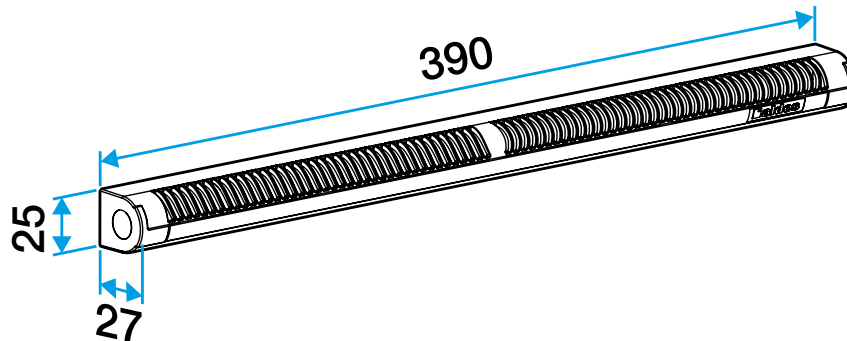

### Accessories

Désignations	References
Louvre cover - White	11011237
Standard cover - Light Oak	11011274
Woodwork cover - Anthracite	11011424
Woodwork cover - Ivory	11011699
Woodwork cover - Aluminium	11011753
Woodwork cover - Black	11011813
Woodwork cover - Brown	11011814
Woodwork cover - Oak	11011815
Woodwork cover - White	11011988
Acoustic cover for EHL, EA and EHB2 - White	11011972
Acoustic cover for EHL, EA and EHB2 - Aluminium	11011755
Acoustic cover for EHL, EA and EHB2 - Light Oak	11011271
Acoustic cover for EHL, EA and EHB2 - Brown	11011260
Acoustic cover for EHL, EA and EHB2 - Oak	11011261
Acoustic cover for EHL, EA and EHB2 - Black	11011262
Acoustic cover for EHL, EA and EHB2 - Ivory	11011263
Acoustic cover for EHL, EA and EHB2 - Anthracite	11011425
Anti-insect acoustic cover for EHL, EA and EHB2 - White	11011426
APP rain hood cover woodwork - White	11011901
Long adapter flange - White	11011413
Long adapter flange - Oak	11011414
Long adapter flange - Brown	11011415
Long adapter flange - Aluminium	11011417
Long adapter flange - Light Oak	11011418
Long adapter flange - Ivory	11011419
Long adapter flange - Black	11011416

### Dimensional data

References	H (mm)	w (mm)	L (mm)	Slot (mm)
11011510	25	27	390	2 x (172 x 12);(250 x 15);(250 x 12)

Entraxe : 370 mm