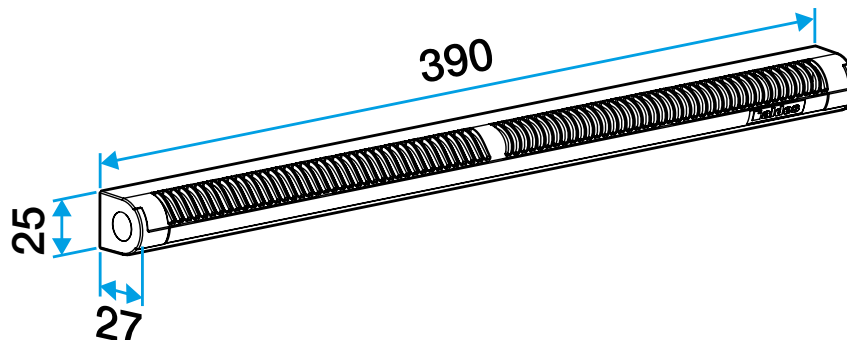

Reference arguments

Application:

- Self-balanced air inlet with airflows of 22, 30 and 45 m³/h

Description:

- Double slot: 2 x (172 x 12) mm or single slot (250 x 15) mm or (250 x 12) mm
- Dimensions: 27x25x390mm
- Installed on joinery
- EMMA kit: EMMA air inlet supplied with standard cover
- White colour
- Vanes provide anti-insect protection
- No visible screw attachment
- Soundproofing 36 dB

Main characteristics

- self-balanced air inlet,
- for installation on joinery,
- exists in different colours.

11011568 EMMA kit 22/30/45 m3/h - White

Contents of kits

1 hood

Accessories

Désignations	References
Louvre cover - White	11011237
Standard cover - Light Oak	11011274
Woodwork cover - Anthracite	11011424
Woodwork cover - Ivory	11011699
Woodwork cover - Aluminium	11011753
Woodwork cover - Black	11011813
Woodwork cover - Brown	11011814
Woodwork cover - Oak	11011815
Woodwork cover - White	11011988
Acoustic cover for EHL, EA and EHB2 - White	11011972
Acoustic cover for EHL, EA and EHB2 - Aluminium	11011755
Acoustic cover for EHL, EA and EHB2 - Light Oak	11011271
Acoustic cover for EHL, EA and EHB2 - Brown	11011260
Acoustic cover for EHL, EA and EHB2 - Oak	11011261
Acoustic cover for EHL, EA and EHB2 - Black	11011262
Acoustic cover for EHL, EA and EHB2 - Ivory	11011263
Acoustic cover for EHL, EA and EHB2 - Anthracite	11011425
Anti-insect acoustic cover for EHL, EA and EHB2 - White	11011426
APP rain hood cover woodwork - White	11011901
Long adapter flange - White	11011413
Long adapter flange - Oak	11011414
Long adapter flange - Brown	11011415
Long adapter flange - Aluminium	11011417
Long adapter flange - Light Oak	11011418
Long adapter flange - Ivory	11011419
Long adapter flange - Black	11011416

General data

References	Colour
11011568	Lagoon blue

Dimensional data

References	H (mm)	w (mm)	L (mm)	Slot (mm)
11011568	25	27	390	2 x (172 x 12);(250 x 15);(250 x 12)

Entraxe : 370 mm

Airflow data

References	Airflow (m³/h)
11011568	22/30/45