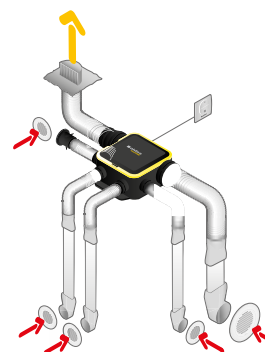

Installation kit BIP avec conduits rigides Minigaine