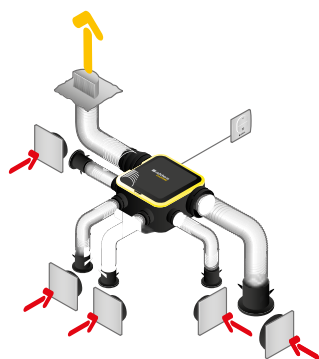

Installation kit ColorLINE avec conduits souples Algaïne