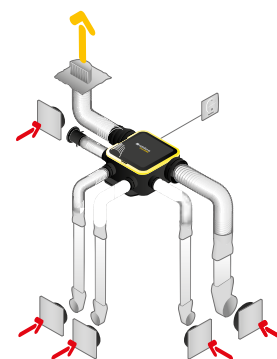

Installation kit ColorLINE avec conduits rigides Minigaine