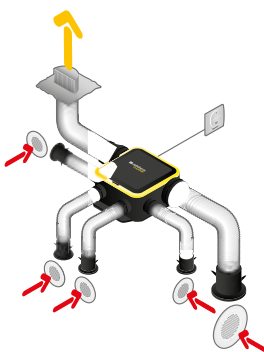

Installation

- multi-position installation: wall, ceiling, floor, sloped surface,
- just 2 attachment screws: centreline 406 mm,
- built-in anti-vibration strips,
- quick-connect electrical terminal block,
- flexible ducts connected directly to the unit,
- optional Algaine EasyCLIP accessories available.

Regulatory data

References	Energy class ErP
11026036	E

Installation visual 1

Montage faux-plafond

Installation kit ColorLINE avec conduits souples Algaïne

Installation kit ColorLINE avec conduits rigides Minigaine

Installation kit BIP avec conduits souples Algaïne

Installation kit BIP avec conduits rigides Minigaine

11026036

EasyHOME AUTO COMPACT kit + ColorLINE® ventilation grilles

Curve

Aerodynamic and acoustic curve EasyHOME Auto COMPACT Classic