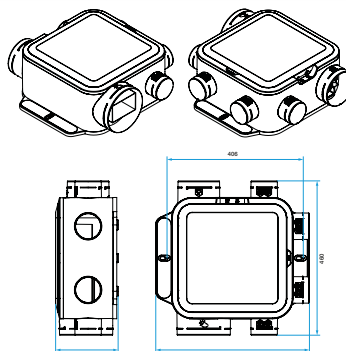

Contents of kits

- kitchen auto amplifier;1
- bathroom controller;2
- WC controller;2
- plug Ø 80 mm;2
- outlet adapter Ø 160/125 mm;1
- ColorLINE grille Ø 125 mm + sleeve;1
- ColorLINE grille Ø 80 mm + sleeve;2

Accessories

Désignations	References
Collar + connector EasyCLIP Ø125 mm	11033010
Collar + connector EasyCLIP Ø80 mm	11033011
Connector EasyCLIP + collar Ø 160 mm	11033016
Timer switch 0-1 hr	11022008
CMEV inverter	11022030

General data

References	Number of connections Ø 125 mm	Number of connections Ø 80 mm	Maximum number of bathrooms/ WC	Number of speeds	Type of motor
11026036	1	4	4	2	AC

Dimensional data

References	H (mm)	L (mm)	P (mm)	Ø discharge (mm)	Weight (kg)
11026036	187	459	460	160/125	3,6