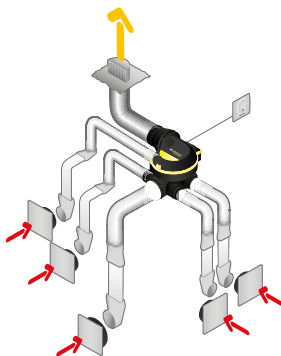

Installation kit ColorLINE avec conduits rigides Minigaine