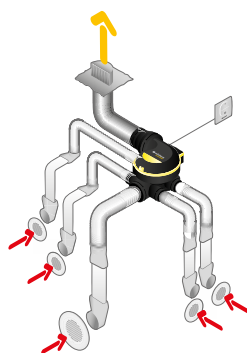

Installation kit BIP avec conduits rigides Minigaine