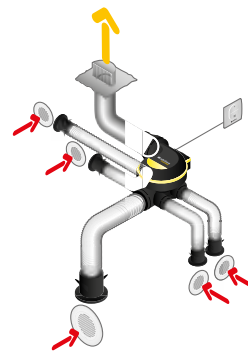

Installation kit BIP avec conduits souples Algaïne