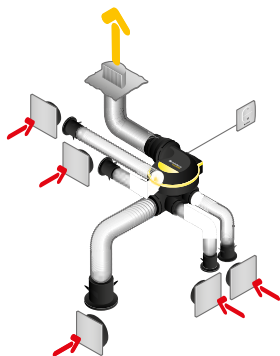

11026033

EasyHOME AUTO kit + ColorLINE® ventilation grilles

Thermal data

References	Average daily consumption 2-bed dwelling (1 bathroom + 1 WC) (W)	Max. power in AUTO mode (W)	Max. power in BOOST mode (W)
11026033	14	14	26

Electrical datas

References	Frequency (Hz)	Protection current (A)	Max. current (A)	Voltage (V)
11026033	50	2	0,2	230

Regulatory data

References	Energy class ErP
11026033	E

Installation visual 1

Installation kit ColorLINE avec conduits souples Algaïne