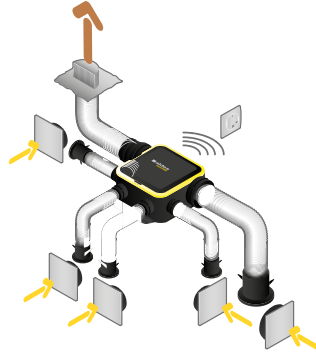

Modulo accessory kit

11026038

EasyHOME AUTO kit with Netatmo

Regulatory data

Variants	Energy class – Average climate
11026038	E

Installation

Montage faux-plafond

Installation kit EasyHOME Auto with Netatmo avec conduits souples Algaine

Installation kit EasyHOME Auto with Netatmo avec conduits rigides Minigaine

Curve