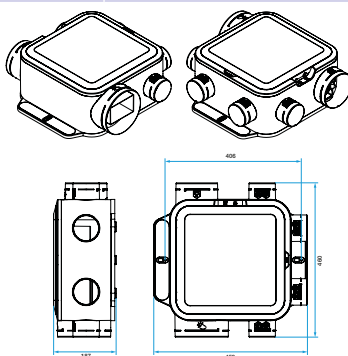

Accessories

Description	Variants
Collar + connector EasyCLIP Ø125 mm	11033010
Collar + connector EasyCLIP Ø80 mm	11033011
Connector EasyCLIP + collar Ø 160 mm	11033016

General data

Variants	Number of connections Ø 125 mm	Number of connections Ø 80 mm	Maximum number of bathrooms/ WC	Number of speeds	Type of motor
11026038	1	4	4	2	AC

Dimensional data

Variants	H (mm)	L (mm)	P (mm)	Ø discharge (mm)	Weight (kg)
11026038	187	459	460	160/125	3,6

Airflow data

Variants	Max. airflow ErP (m³/h)
11026038	241

Acoustic data

Variants	Sound pressure at 2 m from the kitchen terminal (dB(A))	Sound power at kitchen terminal (dB(A))	Sound power at the unit at 100 m³/h (dB(A))	Sound power ErP (dB(A))
11026038	12	28	39	44