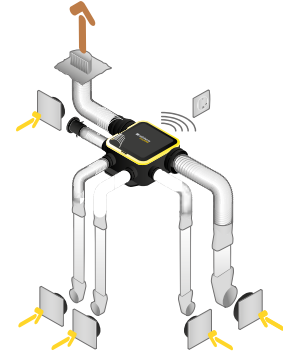

Modulo accessory kit

11026038

EasyHOME AUTO kit with Netatmo

Regulatory data

Variants	Energy class – Average climate
11026038	E

Installation

Montage faux-plafond

Installation kit EasyHOME Auto with Netatmo avec conduits souples Algaine

Installation kit EasyHOME Auto with Netatmo avec conduits rigides Minigaine

Curve