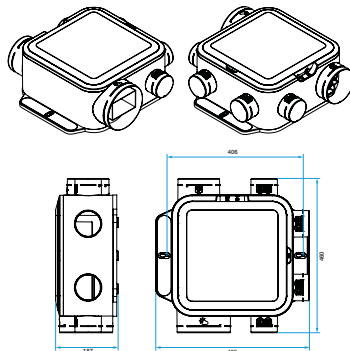

**Accessories**

Désignations	References
Collar + connector EasyCLIP Ø125 mm	11033010
Collar + connector EasyCLIP Ø80 mm	11033011
Connector EasyCLIP + collar Ø 160 mm	11033016
CMEV push button for BAHIA CURVE terminal	11026011

**General data**

References	Number of connections Ø 125 mm	Number of connections Ø 80 mm	Maximum number of bathrooms/ WC	Number of speeds	Type of motor
11026045	1	4	4	2	AC

### Dimensional data

References	H (mm)	L (mm)	P (mm)	Ø discharge (mm)	Weight (kg)
11026045	187	459	460	160/125	3,7

Encombrement en mm