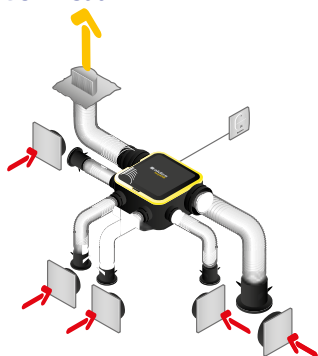

Installation visual 1

Installation kit avec conduits souples Algaïne