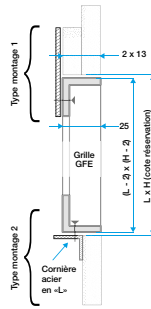

Fields of application

New, Refurbishment, Non-residential buildings

Installation

- grille flush-mounted in wall,
- frame attached using screws (not supplied).

Main characteristics

- compliant with resistance test report:
 - fully covers the damper,
- fin core identical to an aluminium GFA.
- concealed frame: only a slim edge is visible on the front,
- flush-mounted grille,
 - removable fin core can be locked using the 007 clip,
 - fin core can be suspended using the 007 clip.
- air passage $\geq 91.3\%$,
- available for opening dimensions L x H:
 - $300 \leq L \leq 1,500$ mm (in 5 mm increments),
 - $100 \leq H \leq 1,300$ mm (in 5 mm increments).
- choice of L and H dimensions according to rule:
 - L (grille) = overall width of damper + 70 mm,
 - H (grille) = overall height of damper + 70 mm,
 - round L and H up to the nearest 25 mm increment.
- finishes:
 - anodised aluminium finish as standard,
 - high-resistance epoxy paint possible depending on RAL colour desired,
 - ALDES ARCHITECT finish: metallic paint finish or patterned (wood, stone, etc.).

Transfer grille

11045337 GFE 007 grille Edged

Associated services

Commissioning

General data

References	Type of finish
11045337	Elegance

Dimensional data

References	Lmin x Hmin (mm)	Lmax x Hmax (mm)
11045337	300 x 100	1500 x 1300