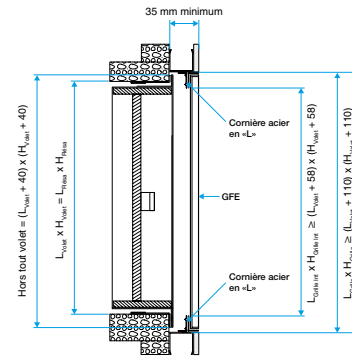

Fields of application

New, Refurbishment, Non-residential buildings

Installation

- grille flush-mounted in wall,
- frame attached using screws (not supplied).

Main characteristics

- compliant with resistance test report:
 - fully covers the damper,
- fin core identical to an aluminium GFA.
- concealed frame: only a slim edge is visible on the front,
- flush-mounted grille,
 - removable fin core can be locked using the 007 clip,
 - fin core can be suspended using the 007 clip.
- air passage $\geq 91.3\%$,
- available for opening dimensions L x H:
 - $300 \leq L \leq 1,500$ mm (in 5 mm increments),
 - $100 \leq H \leq 1,300$ mm (in 5 mm increments).
- choice of L and H dimensions according to rule:
 - L (grille) = overall width of damper + 70 mm,
 - H (grille) = overall height of damper + 70 mm,
 - round L and H up to the nearest 25 mm increment.
- finishes:
 - anodised aluminium finish as standard,
 - high-resistance epoxy paint possible depending on RAL colour desired,
 - ALDES ARCHITECT finish: metallic paint finish or patterned (wood, stone, etc.).

Supplementary characteristics

- did you know?
 - "GFE" means the grille is flush-mounted inside the wall,
 - "007" means that the grille comes with the 007 clip,
 - "Visible frame" means that the grille has a flat 27 mm frame.

Transfer grille

11045337 GFE 007 grille Edged

Associated services

Commissioning

General data

References	Type of finish
11045337	Elegance

Dimensional data

References	Lmin x Hmin (mm)	Lmax x Hmax (mm)
11045337	300 x 100	1500 x 1300