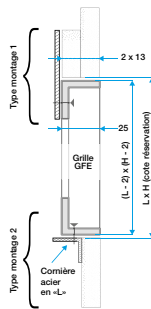

Installation visual 1

Exemple de mise en oeuvre GFE liseré 007