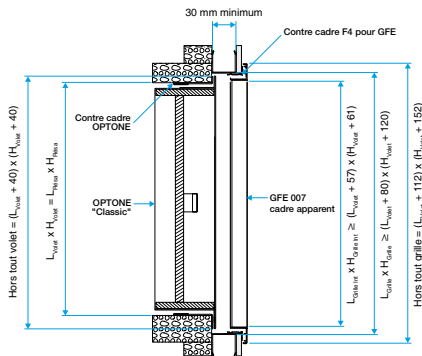

**Main characteristics**

- compliant with resistance test report:
  - fully covers the damper,
- fin core identical to an aluminium GFA.
  - removable fin core can be locked using the 007 clip,
  - fin core can be suspended using the 007 clip.
- flat frame 27 mm,
- air passage ≥ 91.3%,
- available for opening dimensions L x H:
  - 250 ≤ L ≤ 1,500 mm (in 5 mm increments),
  - 250 ≤ H ≤ 1,000 mm (in 5 mm increments).
- choice of L and H dimensions according to rule:
  - L (grille) = overall width of damper + 40 mm
  - H (grille) = overall height of damper + 80 mm
  - round L and H up to the nearest 5 mm increment.
- finishes:
  - anodised aluminium finish as standard,
  - high-resistance epoxy paint possible depending on RAL colour desired,
  - ALDES ARCHITECT finish: metallic paint finish or patterned (wood, stone, etc.).

**Supplementary characteristics**

- did you know?
  - "GFE" means the grille is flush-mounted inside the wall,
  - "007" means that the grille comes with the 007 clip,
  - "Visible frame" means that the grille has a flat 27 mm frame.

## 11045336 GFE 007 grille visible frame

General data

References	Type of finish
11045336	Elegance

Dimensional data

References	Lmin x Hmin (mm)	Lmax x Hmax (mm)
11045336	250 x 250	1500 x 1000

Encombrement vue de profil (mm)

Installation visual 1

Exemple de mise en oeuvre GFE 007 - Cadre apparent

Exemple de mise en oeuvre GFE 007 - Cadre apparent