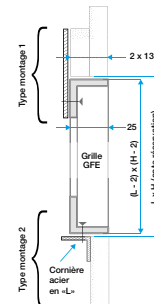

**Main characteristics**

- compliant with resistance test report:
  - fully covers the damper,
- fin core identical to an aluminium GFA.
  - removable fin core can be locked using the 007 clip,
  - fin core can be suspended using the 007 clip.
- flat frame 27 mm,
- air passage ≥ 91.3%,
- available for opening dimensions L x H:
  - 250 ≤ L ≤ 1,500 mm (in 5 mm increments),
  - 250 ≤ H ≤ 1,000 mm (in 5 mm increments).
- choice of L and H dimensions according to rule:
  - L (grille) = overall width of damper + 40 mm
  - H (grille) = overall height of damper + 80 mm
  - round L and H up to the nearest 5 mm increment.
- finishes:
  - anodised aluminium finish as standard,
  - high-resistance epoxy paint possible depending on RAL colour desired,
  - ALDES ARCHITECT finish: metallic paint finish or patterned (wood, stone, etc.).

## 11045336 GFE 007 grille visible frame

General data

References	Type of finish
11045336	Elegance

Dimensional data

References	Lmin x Hmin (mm)	Lmax x Hmax (mm)
11045336	250 x 250	1500 x 1000

Encombrement vue de profil (mm)

Installation visual 1

Exemple de mise en oeuvre GFE 007 - Cadre apparent

Exemple de mise en oeuvre GFE 007 - Cadre apparent