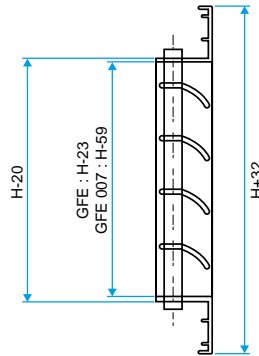

**Main characteristics**

- compliant with resistance test report:
  - fully covers the damper,
- fin core identical to an aluminium GFA.
  - removable fin core can be locked using the 007 clip,
  - fin core can be suspended using the 007 clip.
- flat frame 27 mm,
- air passage ≥ 91.3%,
- available for opening dimensions L x H:
  - 250 ≤ L ≤ 1,500 mm (in 5 mm increments),
  - 250 ≤ H ≤ 1,000 mm (in 5 mm increments).
- choice of L and H dimensions according to rule:
  - L (grille) = overall width of damper + 40 mm
  - H (grille) = overall height of damper + 80 mm
  - round L and H up to the nearest 5 mm increment.
- finishes:
  - anodised aluminium finish as standard,
  - high-resistance epoxy paint possible depending on RAL colour desired,
  - ALDES ARCHITECT finish: metallic paint finish or patterned (wood, stone, etc.).

Transfer grille

## 11045336 GFE 007 grille visible frame

General data

References	Type of finish
11045336	Elegance

Dimensional data

References	Lmin x Hmin (mm)	Lmax x Hmax (mm)
11045336	250 x 250	1500 x 1000

Encombrement vue de profil (mm)