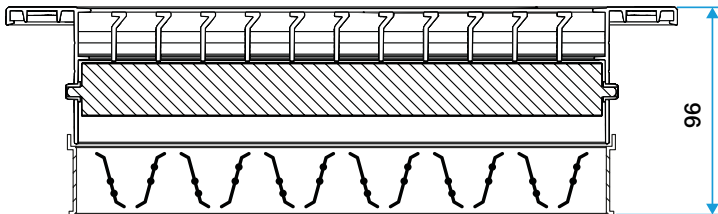

**Main characteristics**

- air supply or extraction,
- extruded aluminium profiles,
- fixed horizontal front bar,
- 15° deflection,
- frame width 23 mm,
- single or dual deflection,
- core available without frame,
- concealed attachment clips or fasteners,
- AldesArchitect finish available.

Grille Gridlined wall double déflexion avec registre monté

Grille Gridlined wall core

Airflow data

References	Comfort airflow for Lw at 40 dB(A) (m³/h)
11050248	650