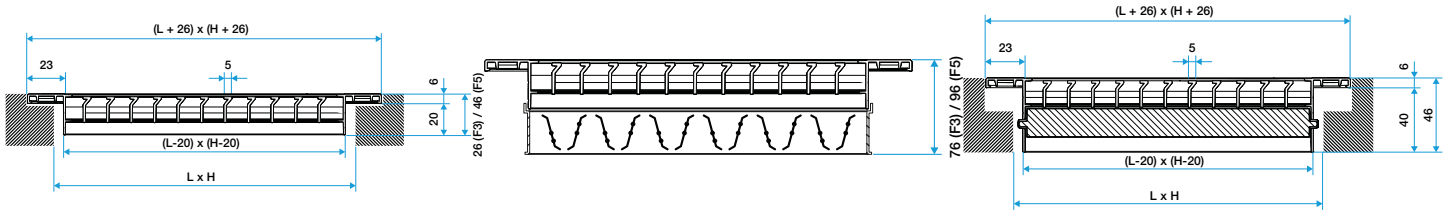

Wall grille

11050248 GRIDLINED WALL F3 1000X100 ANOD cfg

Dimensional data

References	H (mm)	L (mm)
11050248	100	1000

Grille Gridlined wall

Grille Gridlined wall avec registre monté

Grille Gridlined wall double déflexion