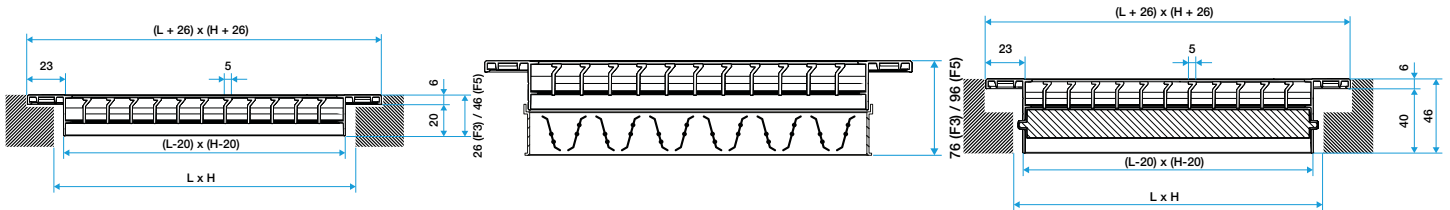

Main characteristics

- air supply or extraction,
- extruded aluminium profiles,
- fixed horizontal front bar,
- 15° deflection,
- frame width 23 mm,
- single or dual deflection,
- core available without frame,
- concealed attachment clips or fasteners,
- AldesArchitect finish available.

11050245 GRIDLINED Wall F3 500X100 ANOD

General data

References	Type of finish	Colour
11050245	Aluminium	Lagoon blue

Dimensional data

References	H (mm)	L (mm)
11050245	100	500

Grille Gridlined wall

Grille Gridlined wall avec registre monté