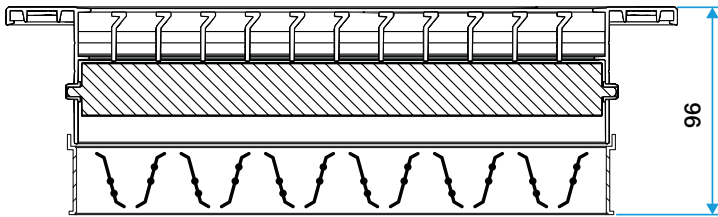

Main characteristics

- air supply or extraction,
- extruded aluminium profiles,
- fixed horizontal front bar,
- 15° deflection,
- frame width 23 mm,
- single or dual deflection,
- core available without frame,
- concealed attachment clips or fasteners,
- AldesArchitect finish available.

11050245 GRIDLINED Wall F3 500X100 ANOD

General data

References	Type of finish	Colour
11050245	Aluminium	Lagoon blue

Dimensional data

References	H (mm)	L (mm)
11050245	100	500

Grille Gridlined wall

Grille Gridlined wall avec registre monté

Grille Gridlined wall double déflexion

Grille Gridlined wall double déflexion avec registre monté

Grille Gridlined wall core