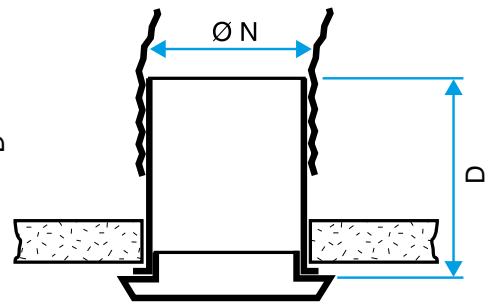

### Main characteristics

- BIP and BIO fixed ventilation grilles,
- air supply and exhaust,
- available in 3 diameters: 80 mm, Ø 80 mm and Ø 125 mm,
- Ø 80 offers airflow of 60 m<sup>3</sup>/h,
- Ø 100 offers airflow of 90 m<sup>3</sup>/h,
- Ø 125 offers airflow of 110 m<sup>3</sup>/h,
- easy to maintain.

Grille BIO Design rectangulaire D 80 mm

Grille BIO Design carré D 80 mm

Grille BIO Design carré D 125 mm

BIP / BIO terminal only

BIO terminal with sleeve

Bouche BIP avec manchette