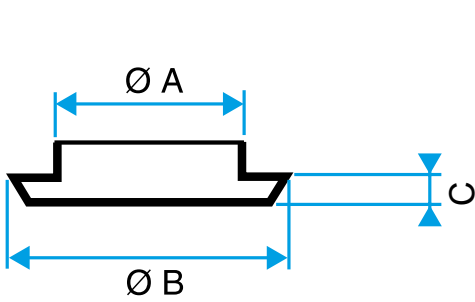

### Main characteristics

- BIP and BIO fixed ventilation grilles,
- air supply and exhaust,
- available in 3 diameters: 80 mm, Ø 80 mm and Ø 125 mm,
- Ø 80 offers airflow of 60 m<sup>3</sup>/h,
- Ø 100 offers airflow of 90 m<sup>3</sup>/h,
- Ø 125 offers airflow of 110 m<sup>3</sup>/h,
- easy to maintain.

Grille BIO Design rectangulaire D 80 mm

Grille BIO Design carré D 80 mm

Grille BIO Design carré D 125 mm

BIP / BIO terminal only

BIO terminal with sleeve

Bouche BIP avec manchette