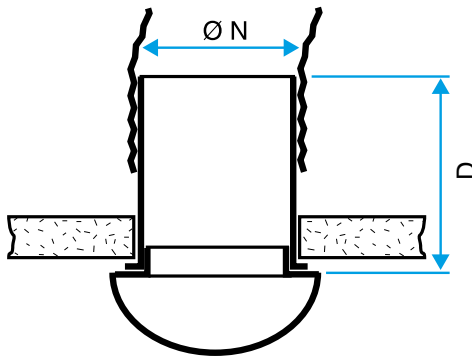

### Main characteristics

- BIP and BIO fixed ventilation grilles,
- air supply and exhaust,
- available in 3 diameters: 80 mm, Ø 80 mm and Ø 125 mm,
- Ø 80 offers airflow of 60 m<sup>3</sup>/h,
- Ø 100 offers airflow of 90 m<sup>3</sup>/h,
- Ø 125 offers airflow of 110 m<sup>3</sup>/h,
- easy to maintain.

Grille BIO Design rectangulaire D 80 mm

Grille BIO Design carré D 80 mm

Grille BIO Design carré D 125 mm

BIP / BIO terminal only

BIO terminal with sleeve

Bouche BIP avec manchette