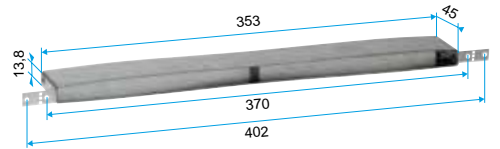

Contents of kits

- MEA sleeve length 160 mm; 1

Accessories

Désignations	References
Connection sleeve MEA 45 mm	11011378
Connection sleeve MEA 85 mm	11011401
Connection sleeve MEA 160 mm	11011371
Connection sleeve MEA 200 mm	11011373
Connection sleeve TM - White	11011501
TM extension 20 to 30 mm - White	11011893
Long adapter flange - White	11011413
Long adapter flange - Oak	11011414
Long adapter flange - Brown	11011415
Long adapter flange - Black	11011416
Long adapter flange - Aluminium	11011417
Long adapter flange - Light Oak	11011418
Long adapter flange - Ivory	11011419

Sleeve, Sleeve

11011391

MHF Acoustic kit + MEA 160 mm

Dimensional data

References	H (mm)	w (mm)	L (mm)
11011391	205	520	80

Encombremment manchon MHF acoustique

Encombremment manchon MHF acoustique

Encombremment MEA 45