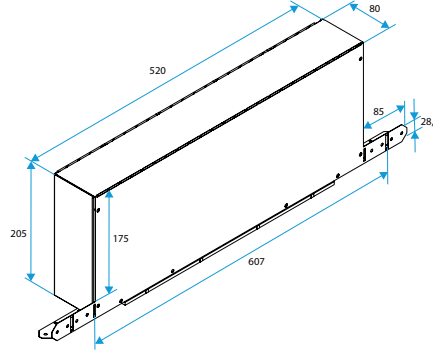

Contents of kits

- MEA sleeve length 160 mm; 1

Accessories

Désignations	References
Connection sleeve MEA 45 mm	11011378
Connection sleeve MEA 85 mm	11011401
Connection sleeve MEA 160 mm	11011371
Connection sleeve MEA 200 mm	11011373
Connection sleeve TM - White	11011501
TM extension 20 to 30 mm - White	11011893
Long adapter flange - White	11011413
Long adapter flange - Oak	11011414
Long adapter flange - Brown	11011415
Long adapter flange - Black	11011416
Long adapter flange - Aluminium	11011417
Long adapter flange - Light Oak	11011418
Long adapter flange - Ivory	11011419

Sleeve, Sleeve

11011391

MHF Acoustic kit + MEA 160 mm

Dimensional data

References	H (mm)	w (mm)	L (mm)
11011391	205	520	80

Encombremment manchon MHF acoustique

Encombremment manchon MHF acoustique

Encombremment MEA 45