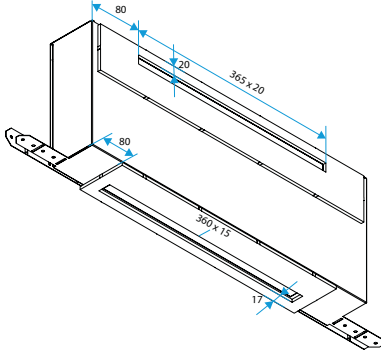

Contents of kits

- MEA sleeve length 160 mm; 1

Accessories

Désignations	References
Connection sleeve MEA 45 mm	11011378
Connection sleeve MEA 85 mm	11011401
Connection sleeve MEA 160 mm	11011371
Connection sleeve MEA 200 mm	11011373
Connection sleeve TM - White	11011501
TM extension 20 to 30 mm - White	11011893
Long adapter flange - White	11011413
Long adapter flange - Oak	11011414
Long adapter flange - Brown	11011415
Long adapter flange - Black	11011416
Long adapter flange - Aluminium	11011417
Long adapter flange - Light Oak	11011418
Long adapter flange - Ivory	11011419

Sleeve, Sleeve

11011391

MHF Acoustic kit + MEA 160 mm

Dimensional data

References	H (mm)	w (mm)	L (mm)
11011391	205	520	80

Encombremment manchon MHF acoustique

Encombremment manchon MHF acoustique

Encombremment MEA 45