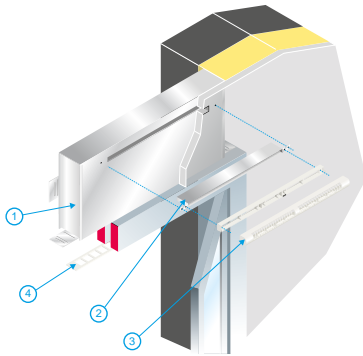

Principles of operation

MHF is the acoustic window top sleeve for apartments. MHF perfectly meets the challenges of façade acoustic insulation. The sleeve is placed in the insulation above the window and enables airflow into the building.

Product description

MHF is placed in the insulation above the window and enables airflow into the building. The MHF acoustic sleeve is made of galvanised sheet and is coated with melamine foam sound proofing.

Fields of application

Multi-occupancy residential housing, New, Refurbishment, Non-residential buildings

Installation

- For interior insulation: the acoustic MHF sleeve is fixed above the window and within the lining. It enables the installation of a standard cowl or a flange on the outside wall and an air inlet associated to an MEA 45, MEA 85 or TM on the inside.
- For external insulation: the acoustic MHF sleeve is fixed to the outside wall. It enables the installation of a standard cowl or a flange on the outside wall and an MEA 160 mm or 200 mm wall penetration.

Encombremment MEA 85

Encombremment MEA 160

Encombremment MEA 200

Installation visual 1

Mise en œuvre manchon MHF acoustique