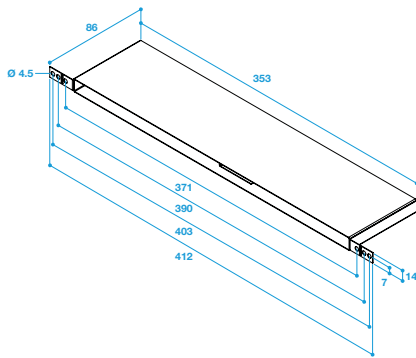

Contents of kits

- MEA sleeve length 160 mm; 1

Accessories

Désignations	References
Connection sleeve MEA 45 mm	11011378
Connection sleeve MEA 85 mm	11011401
Connection sleeve MEA 160 mm	11011371
Connection sleeve MEA 200 mm	11011373
Connection sleeve TM - White	11011501
TM extension 20 to 30 mm - White	11011893
Long adapter flange - White	11011413
Long adapter flange - Oak	11011414
Long adapter flange - Brown	11011415
Long adapter flange - Black	11011416
Long adapter flange - Aluminium	11011417
Long adapter flange - Light Oak	11011418
Long adapter flange - Ivory	11011419

Sleeve, Sleeve

11011391

MHF Acoustic kit + MEA 160 mm

Dimensional data

References	H (mm)	w (mm)	L (mm)
11011391	205	520	80

Encombremment manchon MHF acoustique

Encombremment manchon MHF acoustique

Encombremment MEA 45