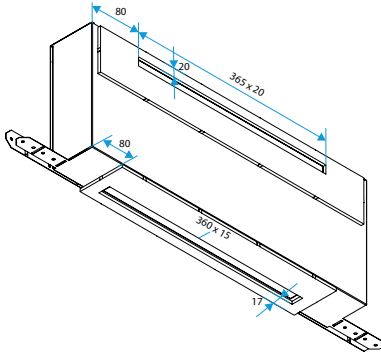

Contents of kits

- MEA sleeve length 200 mm; 1

Accessories

Désignations	References
Connection sleeve MEA 45 mm	11011378
Connection sleeve MEA 85 mm	11011401
Connection sleeve MEA 160 mm	11011371
Connection sleeve MEA 200 mm	11011373
Connection sleeve TM - White	11011501
TM extension 20 to 30 mm - White	11011893
Long adapter flange - White	11011413
Long adapter flange - Oak	11011414
Long adapter flange - Brown	11011415
Long adapter flange - Black	11011416
Long adapter flange - Aluminium	11011417
Long adapter flange - Light Oak	11011418
Long adapter flange - Ivory	11011419

Sleeve, Sleeve

11011392

MHF Acoustic kit + MEA 200 mm

Dimensional data

References	H (mm)	w (mm)	L (mm)
11011392	205	520	80

Encombrement manchon MHF acoustique

Encombrement manchon MHF acoustique

Encombrement MEA 45