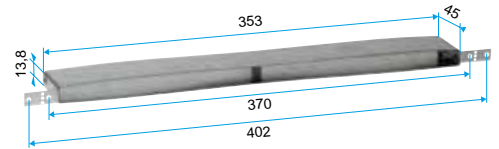

Contents of kits

- MEA sleeve length 200 mm; 1

Accessories

Désignations	References
Connection sleeve MEA 45 mm	11011378
Connection sleeve MEA 85 mm	11011401
Connection sleeve MEA 160 mm	11011371
Connection sleeve MEA 200 mm	11011373
Connection sleeve TM - White	11011501
TM extension 20 to 30 mm - White	11011893
Long adapter flange - White	11011413
Long adapter flange - Oak	11011414
Long adapter flange - Brown	11011415
Long adapter flange - Black	11011416
Long adapter flange - Aluminium	11011417
Long adapter flange - Light Oak	11011418
Long adapter flange - Ivory	11011419

Sleeve, Sleeve

11011392

MHF Acoustic kit + MEA 200 mm

Dimensional data

References	H (mm)	w (mm)	L (mm)
11011392	205	520	80

Encombrement manchon MHF acoustique

Encombrement manchon MHF acoustique

Encombrement MEA 45