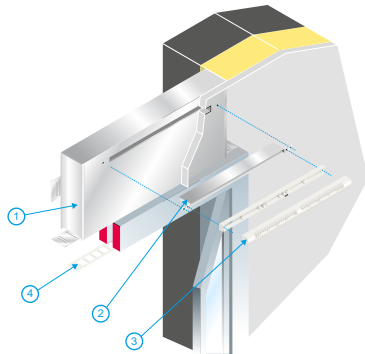

Principles of operation

MHF is the acoustic window top sleeve for apartments. MHF perfectly meets the challenges of façade acoustic insulation. The sleeve is placed in the insulation above the window and enables airflow into the building.

Product description

MHF is placed in the insulation above the window and enables airflow into the building. The MHF acoustic sleeve is made of galvanised sheet and is coated with melamine foam sound proofing.

Main characteristics

- MHF Acoustic is a sleeve that improves the acoustic performance of air inlets,
- MHF is compatible with self-balanced, humidity-controlled or fixed air inlets indoors:
- Outdoors, the MHF sleeve is compatible with a standard cover or flange.

Encombrement MEA 85

Encombrement MEA 160

Encombrement MEA 200

Installation visual 1

Mise en œuvre manchon MHF acoustique