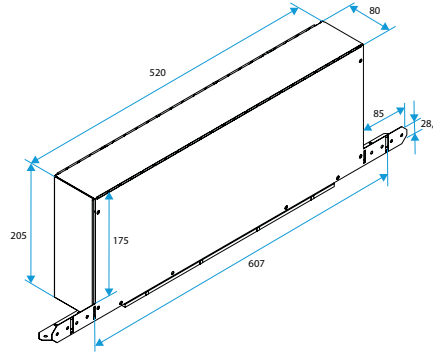

Contents of kits

- MEA sleeve length 200 mm; 1

Accessories

Désignations	References
Connection sleeve MEA 45 mm	11011378
Connection sleeve MEA 85 mm	11011401
Connection sleeve MEA 160 mm	11011371
Connection sleeve MEA 200 mm	11011373
Connection sleeve TM - White	11011501
TM extension 20 to 30 mm - White	11011893
Long adapter flange - White	11011413
Long adapter flange - Oak	11011414
Long adapter flange - Brown	11011415
Long adapter flange - Black	11011416
Long adapter flange - Aluminium	11011417
Long adapter flange - Light Oak	11011418
Long adapter flange - Ivory	11011419

Sleeve, Sleeve

11011392

MHF Acoustic kit + MEA 200 mm

Dimensional data

References	H (mm)	w (mm)	L (mm)
11011392	205	520	80

Encombrement manchon MHF acoustique

Encombrement manchon MHF acoustique

Encombrement MEA 45