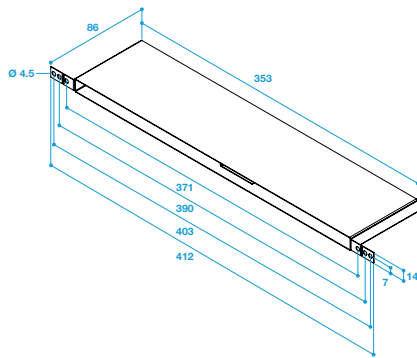

Contents of kits

- MEA sleeve length 200 mm; 1

Accessories

Désignations	References
Connection sleeve MEA 45 mm	11011378
Connection sleeve MEA 85 mm	11011401
Connection sleeve MEA 160 mm	11011371
Connection sleeve MEA 200 mm	11011373
Connection sleeve TM - White	11011501
TM extension 20 to 30 mm - White	11011893
Long adapter flange - White	11011413
Long adapter flange - Oak	11011414
Long adapter flange - Brown	11011415
Long adapter flange - Black	11011416
Long adapter flange - Aluminium	11011417
Long adapter flange - Light Oak	11011418
Long adapter flange - Ivory	11011419

Sleeve, Sleeve

11011392

MHF Acoustic kit + MEA 200 mm

Dimensional data

References	H (mm)	w (mm)	L (mm)
11011392	205	520	80

Encombrement manchon MHF acoustique

Encombrement manchon MHF acoustique

Encombrement MEA 45