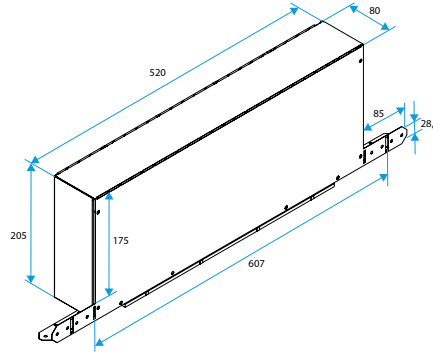

Contents of kits

- MEA sleeve length 45 mm;1

Accessories

Désignations	References
Connection sleeve MEA 45 mm	11011378
Connection sleeve MEA 85 mm	11011401
Connection sleeve MEA 160 mm	11011371
Connection sleeve MEA 200 mm	11011373
Connection sleeve TM - White	11011501
TM extension 20 to 30 mm - White	11011893
Long adapter flange - White	11011413
Long adapter flange - Oak	11011414
Long adapter flange - Brown	11011415
Long adapter flange - Black	11011416
Long adapter flange - Aluminium	11011417
Long adapter flange - Light Oak	11011418
Long adapter flange - Ivory	11011419

Sleeve, Sleeve

11011382

MHF Acoustic kit + MEA 45 mm

Dimensional data

References	H (mm)	w (mm)	L (mm)
11011382	205	520	80

Encombrement manchon MHF acoustique

Encombrement manchon MHF acoustique

Encombrement MEA 45