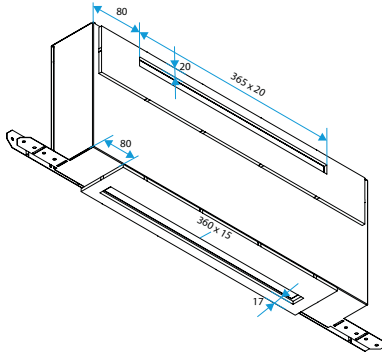

Contents of kits

- MEA sleeve length 45 mm;1

Accessories

Désignations	References
Connection sleeve MEA 45 mm	11011378
Connection sleeve MEA 85 mm	11011401
Connection sleeve MEA 160 mm	11011371
Connection sleeve MEA 200 mm	11011373
Connection sleeve TM - White	11011501
TM extension 20 to 30 mm - White	11011893
Long adapter flange - White	11011413
Long adapter flange - Oak	11011414
Long adapter flange - Brown	11011415
Long adapter flange - Black	11011416
Long adapter flange - Aluminium	11011417
Long adapter flange - Light Oak	11011418
Long adapter flange - Ivory	11011419

Sleeve, Sleeve

11011382

MHF Acoustic kit + MEA 45 mm

Dimensional data

References	H (mm)	w (mm)	L (mm)
11011382	205	520	80

Encombrement manchon MHF acoustique

Encombrement manchon MHF acoustique

Encombrement MEA 45