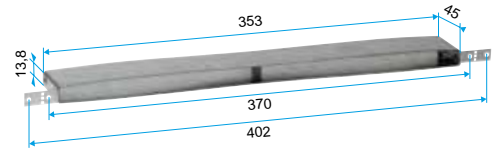

Contents of kits

- MEA sleeve length 45 mm;1

Accessories

Désignations	References
Connection sleeve MEA 45 mm	11011378
Connection sleeve MEA 85 mm	11011401
Connection sleeve MEA 160 mm	11011371
Connection sleeve MEA 200 mm	11011373
Connection sleeve TM - White	11011501
TM extension 20 to 30 mm - White	11011893
Long adapter flange - White	11011413
Long adapter flange - Oak	11011414
Long adapter flange - Brown	11011415
Long adapter flange - Black	11011416
Long adapter flange - Aluminium	11011417
Long adapter flange - Light Oak	11011418
Long adapter flange - Ivory	11011419

Sleeve, Sleeve

11011382

MHF Acoustic kit + MEA 45 mm

Dimensional data

References	H (mm)	w (mm)	L (mm)
11011382	205	520	80

Encombrement manchon MHF acoustique

Encombrement manchon MHF acoustique

Encombrement MEA 45