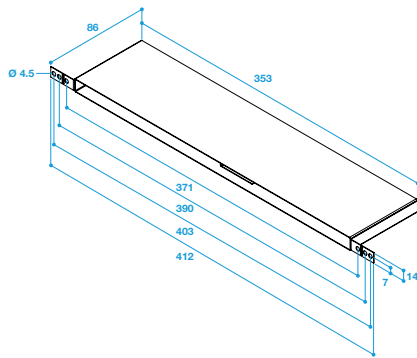

Contents of kits

- MEA sleeve length 45 mm;1

Accessories

Désignations	References
Connection sleeve MEA 45 mm	11011378
Connection sleeve MEA 85 mm	11011401
Connection sleeve MEA 160 mm	11011371
Connection sleeve MEA 200 mm	11011373
Connection sleeve TM - White	11011501
TM extension 20 to 30 mm - White	11011893
Long adapter flange - White	11011413
Long adapter flange - Oak	11011414
Long adapter flange - Brown	11011415
Long adapter flange - Black	11011416
Long adapter flange - Aluminium	11011417
Long adapter flange - Light Oak	11011418
Long adapter flange - Ivory	11011419

Sleeve, Sleeve

11011382

MHF Acoustic kit + MEA 45 mm

Dimensional data

References	H (mm)	w (mm)	L (mm)
11011382	205	520	80

Encombrement manchon MHF acoustique

Encombrement manchon MHF acoustique

Encombrement MEA 45