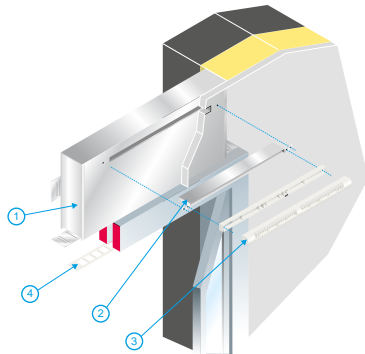

Principles of operation

MHF is the acoustic window top sleeve for apartments. MHF perfectly meets the challenges of façade acoustic insulation. The sleeve is placed in the insulation above the window and enables airflow into the building.

Product description

MHF is placed in the insulation above the window and enables airflow into the building. The MHF acoustic sleeve is made of galvanised sheet and is coated with melamine foam sound proofing.

Reference arguments

- Made of galvanised metal sheet, the acoustic MHF sleeve features a melamine foam sound-proofing treatment.

Main characteristics

- MHF Acoustic is a sleeve that improves the acoustic performance of air inlets,
- MHF is compatible with self-balanced, humidity-controlled or fixed air inlets indoors:
- Outdoors, the MHF sleeve is compatible with a standard cover or flange.

Encombrement MEA 85

Encombrement MEA 160

Encombrement MEA 200

Installation visual 1

Mise en œuvre manchon MHF acoustique