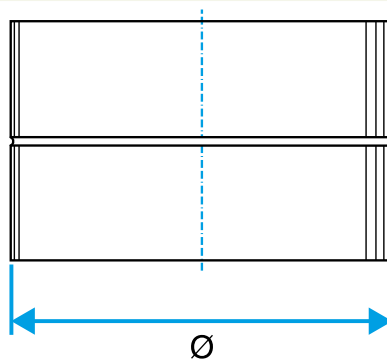

Dimensional data

References	Ø (mm)
11095069	355

Dimensional drawing Aluminium Female Connector

Regulatory data

References	Fire protection rating
11095069	MO