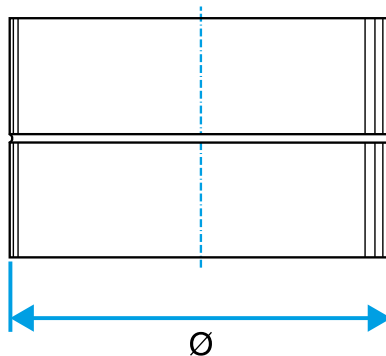

Reference arguments

Application:

- Connects two accessories of same diameter together in non-residential and multi-occupancy residential systems

Description:

- Galvanised steel connector diameter 125 mm

Main characteristics

- available in diameters from 80 to 900,
- galvanised steel as per EN 10346 ensuring uniformity of coating,
- M0 fire certification.

Dimensional data

References	Ø (mm)
11093063	125

Dimensional drawing Female Connector