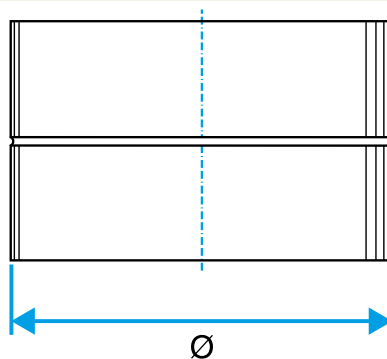

- available in diameters from 80 to 900,
- galvanised steel as per EN 10346 ensuring uniformity of coating,
- M0 fire certification.

Dimensional data

References	Ø (mm)
11093066	200

Dimensional drawing Female Connector