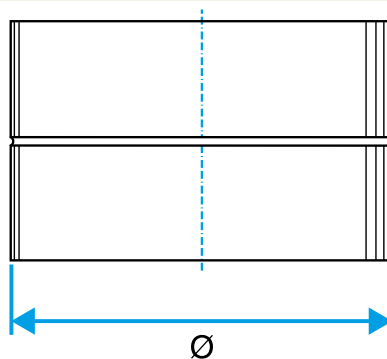

Reference arguments

Application:

- Connects two accessories of same diameter together in non-residential and multi-occupancy residential systems

Description:

- Galvanised steel connector diameter 250 mm

Main characteristics

- available in diameters from 80 to 900,
- galvanised steel as per EN 10346 ensuring uniformity of coating,
- M0 fire certification.

Dimensional data

References	Ø (mm)
11093067	250

Dimensional drawing Female Connector