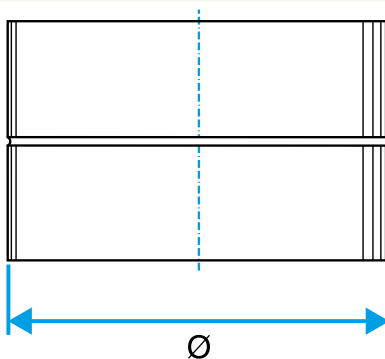

Reference arguments

Application:

- Connects two accessories of same diameter together in non-residential and multi-occupancy residential systems

Description:

- Galvanised steel connector diameter 315 mm

Main characteristics

- available in diameters from 80 to 900,
- galvanised steel as per EN 10346 ensuring uniformity of coating,
- M0 fire certification.

Dimensional data

References	Ø (mm)
11093068	315

Dimensional drawing Female Connector