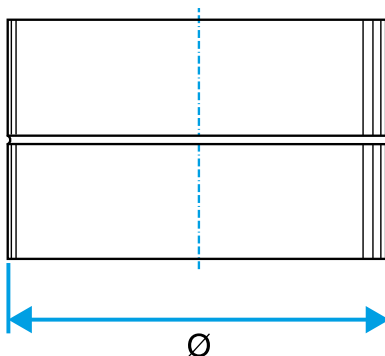

Dimensional data

Variants	Ø (mm)	Ø A (mm)
11093068	315	315