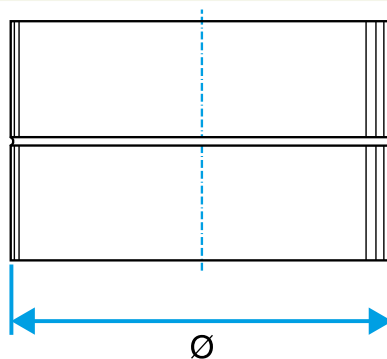

**Reference arguments**

Application:

- Connects two accessories of same diameter together in non-residential and multi-occupancy residential systems

Description:

- Galvanised steel connector diameter 355 mm

**Main characteristics**

- available in diameters from 80 to 900,
- galvanised steel as per EN 10346 ensuring uniformity of coating,
- M0 fire certification.

**Dimensional data**

References	Ø (mm)
11093069	355