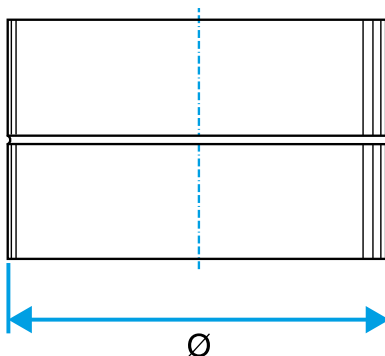

Dimensional data

Variants	Ø (mm)	Ø A (mm)
11093072	500	500