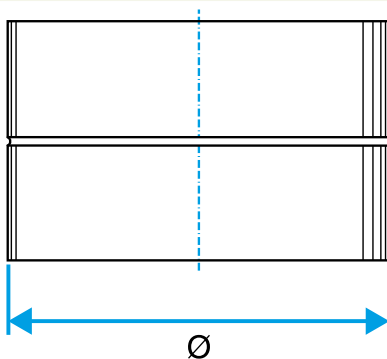

- available in diameters from 80 to 900,
- galvanised steel as per EN 10346 ensuring uniformity of coating,
- M0 fire certification.

Dimensional data

References	Ø (mm)
11093072	500

Dimensional drawing Female Connector