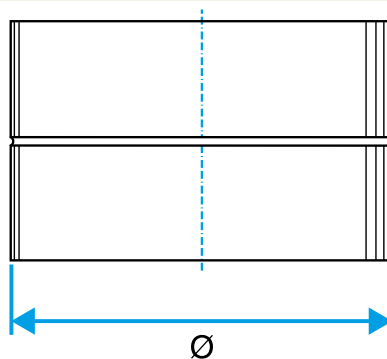

Reference arguments

Application:

- Connects two accessories of same diameter together in non-residential and multi-occupancy residential systems

Description:

- Galvanised steel connector diameter 630 mm

Main characteristics

- available in diameters from 80 to 900,
- galvanised steel as per EN 10346 ensuring uniformity of coating,
- M0 fire certification.

Dimensional data

References	Ø (mm)
11093073	630

Dimensional drawing Female Connector