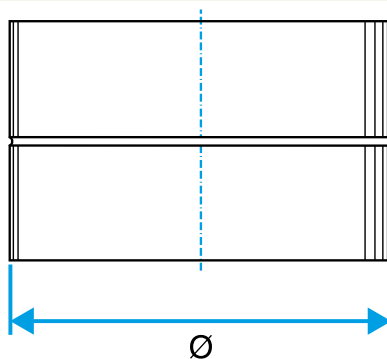

Reference arguments

Application:

- Connects two accessories of same diameter together in non-residential and multi-occupancy residential systems

Description:

- Galvanised steel connector diameter 80 mm

Main characteristics

- available in diameters from 80 to 900,
- galvanised steel as per EN 10346 ensuring uniformity of coating,
- M0 fire certification.

Dimensional data

References	Ø (mm)
11093061	80

Dimensional drawing Female Connector