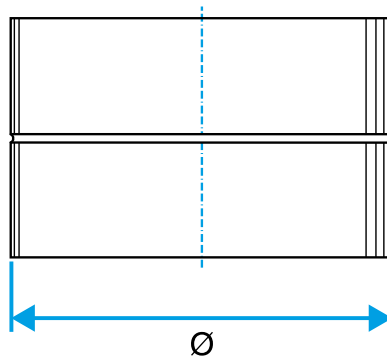

Reference arguments

Application:

- Connects two accessories of same diameter together in non-residential and multi-occupancy residential systems

Description:

- Galvanised steel connector diameter 800 mm

Main characteristics

- available in diameters from 80 to 900,
- galvanised steel as per EN 10346 ensuring uniformity of coating,
- M0 fire certification.

Dimensional data

References	Ø (mm)
11093074	800

Dimensional drawing Female Connector