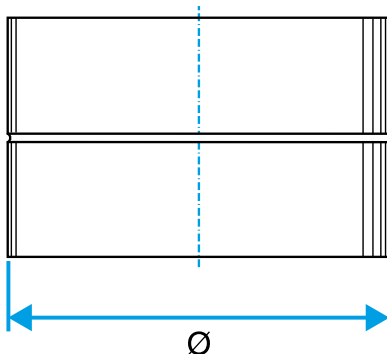

Dimensional data

Variants	Ø (mm)	Ø A (mm)
11093074	800	800