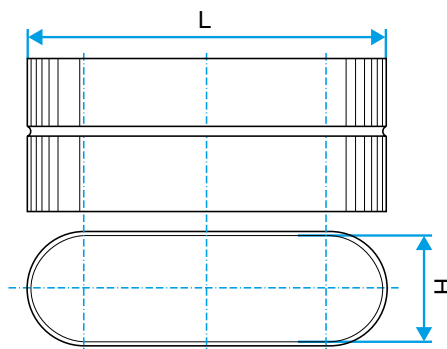

### Reference arguments

Application:

- Oblong accessories for installation of ventilation systems in confined spaces (suspended ceiling, horizontal side flues conveying high airflow, etc.)
- Connection between two oblong accessories of same dimensions

Description:

- Oblong female connector made of galvanised steel.
- Length 475 mm and height 165 mm.

### Dimensional data

References	H (mm)	L (mm)
11063045	165	475

Dimensional drawing Oblong Female Connector