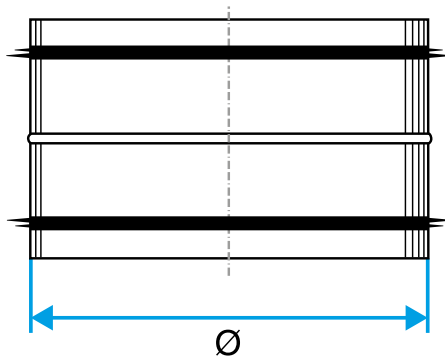

Connector**11098165****RM GALVA Branch piece+seal - Ø 250 mm**

The sealed male connector is used to join two galvanised ducts together while delivering class C airtight performance.

Sealed male connector

Reference arguments

Application:

- Provides an airtight connection between two ducts of same diameter together in non-residential and multi-occupancy residential systems

Description:

- Sealed connector galvanised steel diameter 250 mm

Main characteristics

- available in diameters from 125 to 560,
- galvanised steel as per EN 10346 ensuring uniformity of coating,
- temperature range: - 30°C à + 100°C,
- resistant to ageing (• 30 years), UV and ozone,
- MO fire certification,
- class C airtight performance as per standard NF EN 12237.

Connector

11098165

RM GALVA Branch piece+seal - Ø 250 mm

Dimensional data

References	Ø (mm)
11098165	250

Dimensional drawing Sealed Male Connector

Regulatory data

References	Fire protection rating
11098165	M0