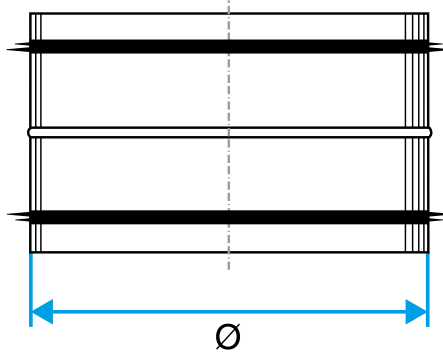

Reference arguments

Application:

- Provides an airtight connection between two ducts of same diameter together in non-residential and multi-occupancy residential systems

Description:

- Sealed connector galvanised steel diameter 355 mm

Connector

11098167

RM GALVA Branch piece+seal - Ø 355 mm

Dimensional data

References	Ø (mm)
11098167	355

Dimensional drawing Sealed Male Connector

Regulatory data

References	Fire protection rating
11098167	M0