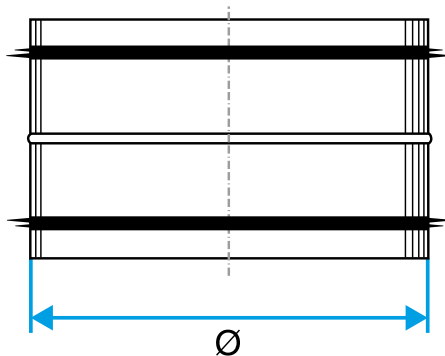

Reference arguments

Application:

- Provides an airtight connection between two ducts of same diameter together in non-residential and multi-occupancy residential systems

Description:

- Sealed connector galvanised steel diameter 400 mm

Main characteristics

- available in diameters from 125 to 560,
- galvanised steel as per EN 10346 ensuring uniformity of coating,
- temperature range: - 30°C à + 100°C,
- resistant to ageing (• 30 years), UV and ozone,
- MO fire certification,
- class C airtight performance as per standard NF EN 12237.

Connector

11098168

RM GALVA Branch piece+seal - Ø 400 mm

Dimensional data

References	Ø (mm)
11098168	400

Dimensional drawing Sealed Male Connector

Regulatory data

References	Fire protection rating
11098168	M0