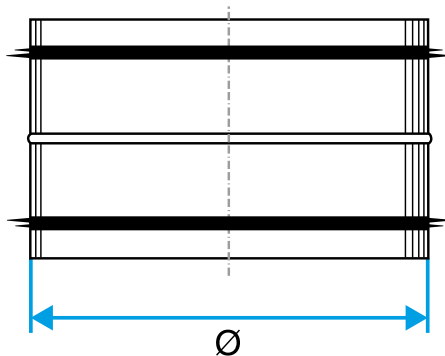

Reference arguments

Application:

- Provides an airtight connection between two ducts of same diameter together in non-residential and multi-occupancy residential systems

Description:

- Sealed connector galvanised steel diameter 500 mm

Main characteristics

- available in diameters from 125 to 560,
- galvanised steel as per EN 10346 ensuring uniformity of coating,
- temperature range: - 30°C à + 100°C,
- resistant to ageing (• 30 years), UV and ozone,
- MO fire certification,
- class C airtight performance as per standard NF EN 12237.

Connector

11098169

RM GALVA Branch piece+seal - Ø 500 mm

Dimensional data

References	Ø (mm)
11098169	500

Dimensional drawing Sealed Male Connector

Regulatory data

References	Fire protection rating
11098169	M0