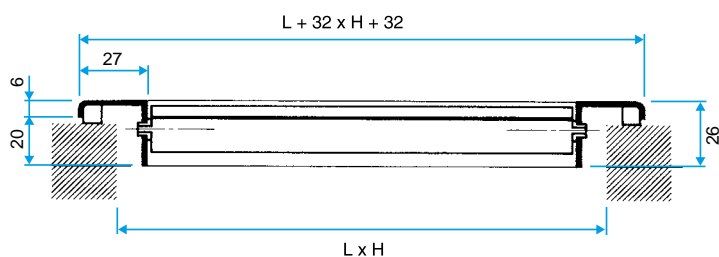

**Main characteristics**

- Steel with white epoxy paint finish, RAL 9003 30% matt,
- individually dirigible vertical vanes, 20 mm pitch.
- dimensions from 75 x 75 to 1200 x 600 mm with increments of 25 mm in L and H.

### Dimensional data

References	H (mm)	L (mm)
11050034	300	600

Grille SC 101 seule

Grille SC 101 avec registre AGB ou SGS monté